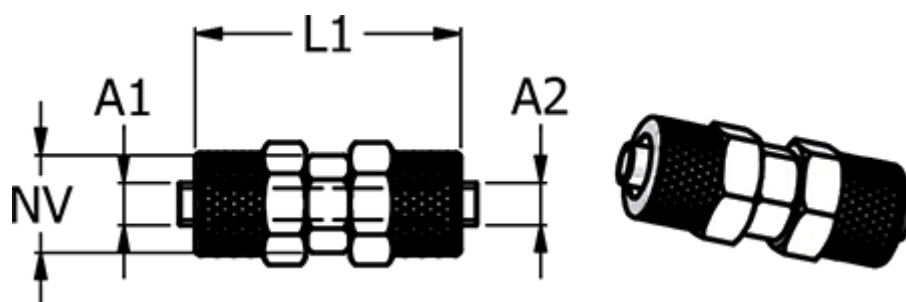

Article number: 586113006

Description: Push-on fitting 11.300-6, metal  $\text{Ø}6/4\text{-}\text{Ø}6/4$   
Straight connector

## Measures

---

Hose diameter A1 = 6/4

Hose diameter A2 = 6/4

NV = 12